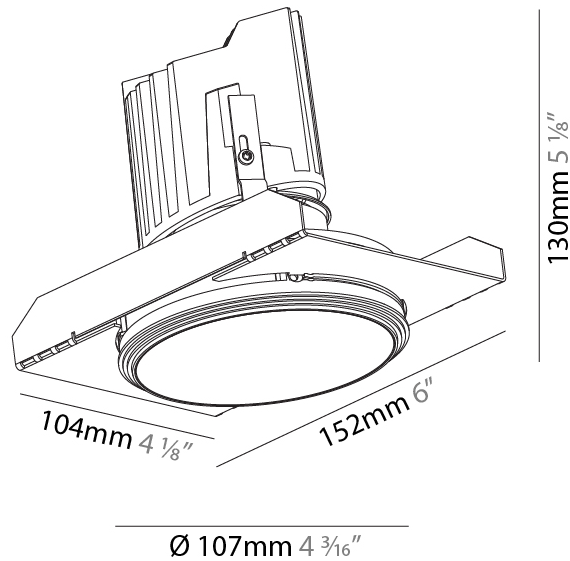

PHYSICAL

Shape: Round
Diameter (mm): 107
Diameter (in): 4 3/16
Height (mm): 130
Height (in): 5 1/8
Ceiling Thickness (mm): 10 / 12.5 / 15 / 25
Ceiling Thickness (in): 3/8 or 1/2 or 9/16 or 1
Min. Recessing Depth (mm): 150
Min. Recessing Depth (in): 5 7/8
Light Distribution: Downlight
Weight (kg): 0.646
Weight (lbs): 1.42
Fixture Finish: SSR / BKV / CWI / CRY / HAB / UFT / ITA / RUA / FTG / MYG / LOD / PUS / FRO / FUP / KIA / POP / BLS / SPG / MEY / GOH / GUM / CHC / COM / ABZ / JAG / OBR / MOS / ROR
Fixture Material: Aluminum Die Cast
Cut-out Measurements: Ø 111mm / 4 3/8"
Upon Request: Unique Ceiling Thickness

ELECTRICAL

Lamp Type: LED (Zhaga Standard)
Input Wattage (W): 15
Total Output Wattage (W): 14.7
Dimming: Dali Dimming
Driver Included: No
Driver Location: Recessed Housing
Driver Type: Constant Current - 120Vac
Driver Class: Class 2
Housing: See components
Input Voltage (V): 120
Constant Current (MA): 350

LED

Number of LEDs: 1
Color Temperature (°K): Warm Dim
Max. Delivered Lumen (lm): 766
Nominal Lumen (lm): 1140
CRI: >90 CRI
Lamp Life (hrs): 50000
Upon Request: RGB-W Tunable White Special Color Temperature Special LED

OPTICAL

Reflector°: 18 / 42 / 60
Optic°: Lens Pack - No Lens / Linear Spread Lens / Honeycomb / Spread Lens
Upon Request: Special Beam Angles

RATINGS AND CERTIFICATIONS