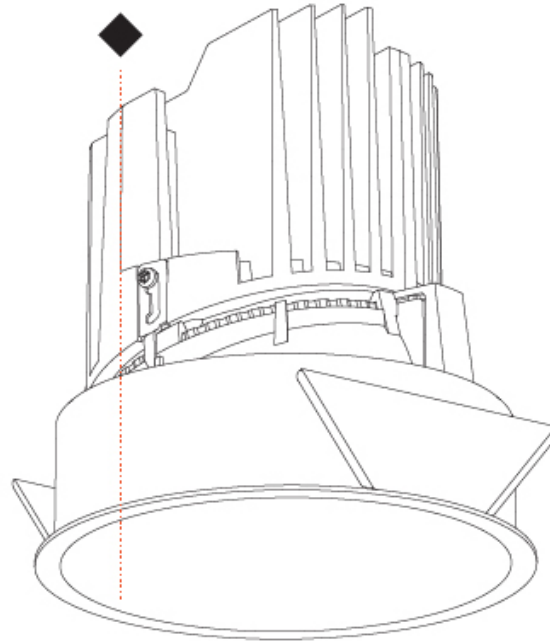

BIONIQ ROUND DEEP RECESSED

A35287-

PROJECT

TYPE

SPECIFIER

QUANTITY

DATE