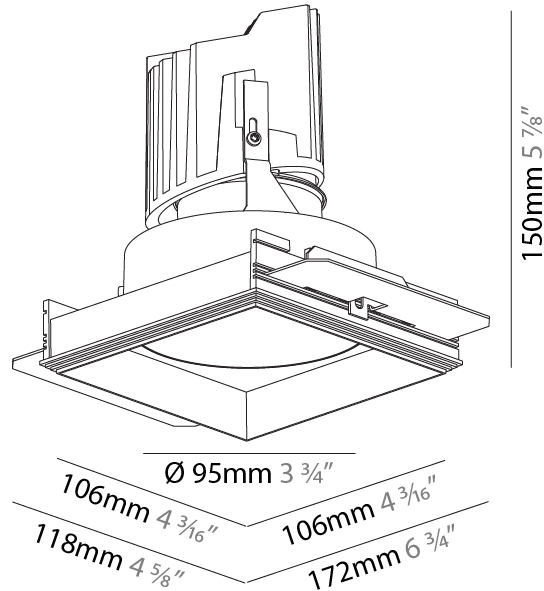

GENERAL

Series: Bioniq
Subseries: Bioniq Square Deep
Brand: Prolicht
Division: Architectural
Mounting Type: Trimless
Mounting Location: Ceiling
Subcategory: Downlight

PHYSICAL

Diameter (mm): 95
Diameter (in): 3 3/4
Length (mm): 106
Length (in): 4 3/16
Width (mm): 106
Width (in): 4 3/16
Height (mm): 150
Height (in): 5 7/8
Ceiling Thickness (mm): 10 / 12.5 / 15 / 25
Ceiling Thickness (in): 3/8 or 1/2 or 9/16 or 1
Min. Recessing Depth (mm): 170
Min. Recessing Depth (in): 6 11/16
Light Distribution: Downlight
Weight (kg): 0.688
Weight (lbs): 1.52

Fixture Finish: SSR / BKV / CWI / CRY / HAB / UFT / ITA / RUA / FTG / MYG / LOD / PUS / FRO / FUP / KIA / POP / BLS / SPG / MEY / GOH / GUM / CHC / COM / ABZ / JAG / OBR / MOS / ROR

Fixture Material: Aluminum Die Cast
Cut-out Measurements: 120mm / 4 3/4" x 120mm / 4 3/4"
Upon Request: Unique Ceiling Thickness

ELECTRICAL

Lamp Type: LED (Zhaga Standard)
Input Wattage (W): 16.5
Total Output Wattage (W): 14.7
Dimming: Dali Dimming
Driver Included: No
Driver Location: Recessed Housing
Driver Type: Constant Current - 120Vac
Driver Class: Class 2
Housing: See Components
Input Voltage (V): 120
Constant Current (MA): 350

LED

Number of LEDs: 1
Color Temperature (°K): Warm Dim
Max. Delivered Lumen (lm): 770
Nominal Lumen (lm): 1140
CRI: >90 CRI
Lamp Life (hrs): 50000
Upon Request: RGB-W Tunable White Special Color Temperature Special LED

OPTICAL

Reflector: 20 / 40 / 60
Upon Request: Special Beam Angles

RATINGS AND CERTIFICATIONS

Zaneen Group, Inc. 1600 988 3382, F 416-247-9319, www.zaneen.com

Certified By: Certified for North American Standards end of the existing Model #. For assistance on 'custom' specifications, contact zteam@zaneen.com.

In a constant effort to supply the best product, we reserve the right to change specifications or materials without notice. The most recent specification sheets are found at zaneen.com