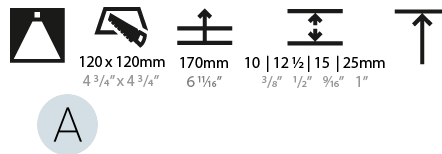

GENERAL

Series: Bioniq
Subseries: Bioniq Square Deep
Brand: Prolicht
Division: Architectural
Mounting Type: Trimless
Mounting Location: Ceiling
Subcategory: Downlight

PHYSICAL

Diameter (mm): 95
Diameter (in): 3 3/4
Length (mm): 106
Length (in): 4 3/16
Width (mm): 106
Width (in): 4 3/16
Height (mm): 150
Height (in): 5 7/8
Ceiling Thickness (mm): 10 / 12.5 / 15 / 25
Ceiling Thickness (in): 3/8 or 1/2 or 9/16 or 1
Min. Recessing Depth (mm): 170
Min. Recessing Depth (in): 6 11/16
Light Distribution: Downlight
Weight (kg): 0.688
Weight (lbs): 1.52

Fixture Finish: SSR / BKV / CWI / CRY / HAB / UFT / ITA / RUA / FTG / MYG / LOD / PUS / FRO / FUP / KIA / POP / BLS / SPG / MEY / GOH / GUM / CHC / COM / ABZ / JAG / OBR / MOS / ROR

Fixture Material: Aluminum Die Cast
Cut-out Measurements: 120mm / 4 3/4" x 120mm / 4 3/4"
Upon Request: Unique Ceiling Thickness

ELECTRICAL

Lamp Type: LED (Zhaga Standard)
Input Wattage (W): 16.5
Total Output Wattage (W): 14.7
Dimming: Dali Dimming
Driver Included: No
Driver Location: Recessed Housing
Driver Type: Constant Current - 120Vac
Driver Class: Class 2
Housing: See Components
Input Voltage (V): 120
Constant Current (MA): 350

LED

Number of LEDs: 1
Color Temperature (°K): Warm Dim
Max. Delivered Lumen (lm): 770
Nominal Lumen (lm): 1140
CRI: >90 CRI
Lamp Life (hrs): 50000
Upon Request: RGB-W Tunable White Special Color Temperature Special LED

OPTICAL

Reflector: 20 / 40 / 60
Upon Request: Special Beam Angles

RATINGS AND CERTIFICATIONS

Zaneen Group, Inc. 1600 988 3382, F 416-247-9319, www.zaneen.com

Certified By: Certified for North American Standards end of the existing Model #. For assistance on 'custom' specifications, contact zteam@zaneen.com.

In a constant effort to supply the best product, we reserve the right to change specifications or materials without notice. The most recent specification sheets are found at zaneen.com